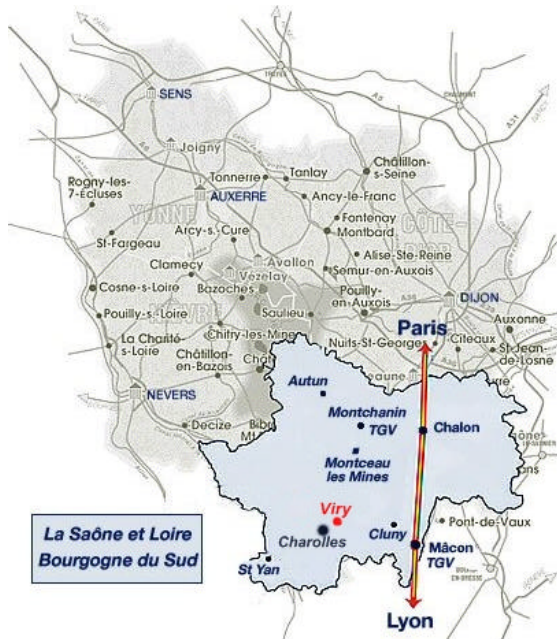

Route to Gîte Bois de la Velle

Address:

Bois de la Velle

71120 VIRY

Saône-et-Loire

Tel.: 00 33 (0)385241974

How to get here:

Beware: There are 3 villages called Viry in France. We are, Viry, Dep. 71, Saône-et-Loire.

Le Bois de la Velle is situated approximately 3 kms from the village of Viry near Charolles.

Nearest airport is at Lyon (St Exupéry) 1³/₄ hours. An alternative airport is St Etienne. It is possible to hire cars from both these airports.

The red dot is the destination !!!

We are 8 hours drive from the ferry port of Calais. If you are not in a hurry and have the time an overnight stop on route is a good idea. A bed & breakfast (Chambres d'Hôte) around the Champagne region breaks up the journey nicely.